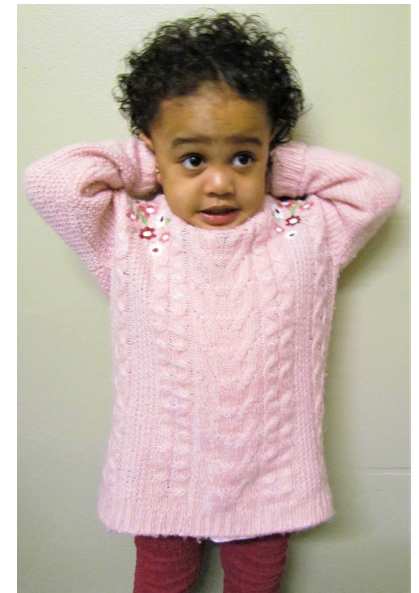

SHIMAAZ LAWRENCE

Height 85cm/2'9" Shoe 23 EU/7 US/6 UK (kids) Size 2 - 3 Hair Brown
Eyes Brown

SEASONS MODELS

Email: info@seasonsmodels.co.za
Phone: +27 (0)64 582 1251