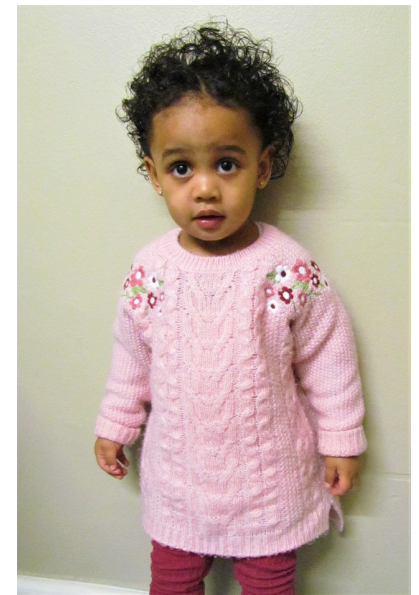

SHIMAAZ LAWRENCE

Height 85cm/2'9" Shoe 23 EU/7 US/6 UK (kids) Size 2 - 3 Hair Brown
Eyes Brown

SEASONS MODELS

Email: info@seasonsmodels.co.za
Phone: +27 (0)64 582 1251