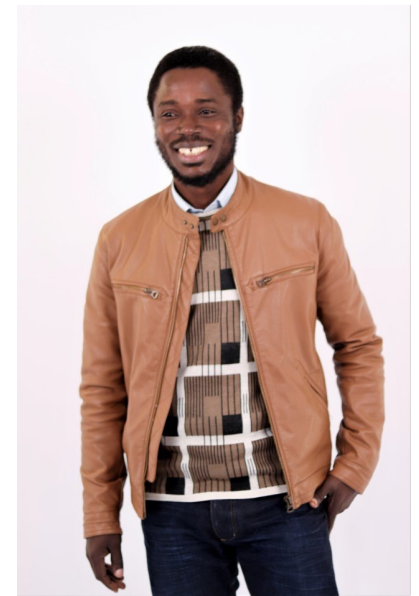

JOSMARTH ULRICH GOMA-THETHE

Height 170cm/5'7" Chest 92cm/36" Waist 81cm/32" Shoe 40 EU/7.5 US/7
UK Hair Black Eyes Brown

SEASONS
MODELS

Email: info@seasonsmodels.co.za

Phone: +27 (0)64 582 1251