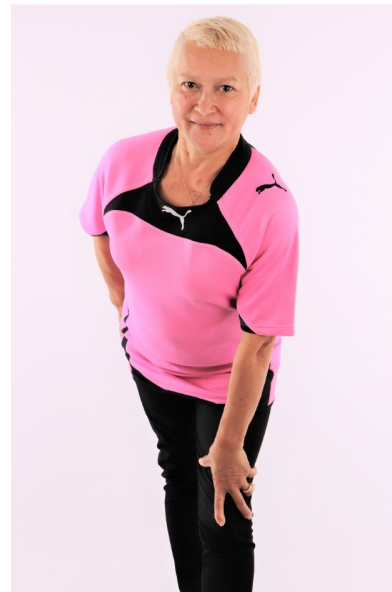

FLORENCE ADAMS

Height 152cm/4'11.5" Bust 86cm/34" B Waist 81cm/32" Hips 97cm/38"
Dress 34 EU/4 US/6 UK Shoe 38 EU/7 US/5 UK Hair Grey Eyes Brown

SEASONS
MODELS

Email: info@seasonsmodels.co.za

Phone: +27 (0)64 582 1251