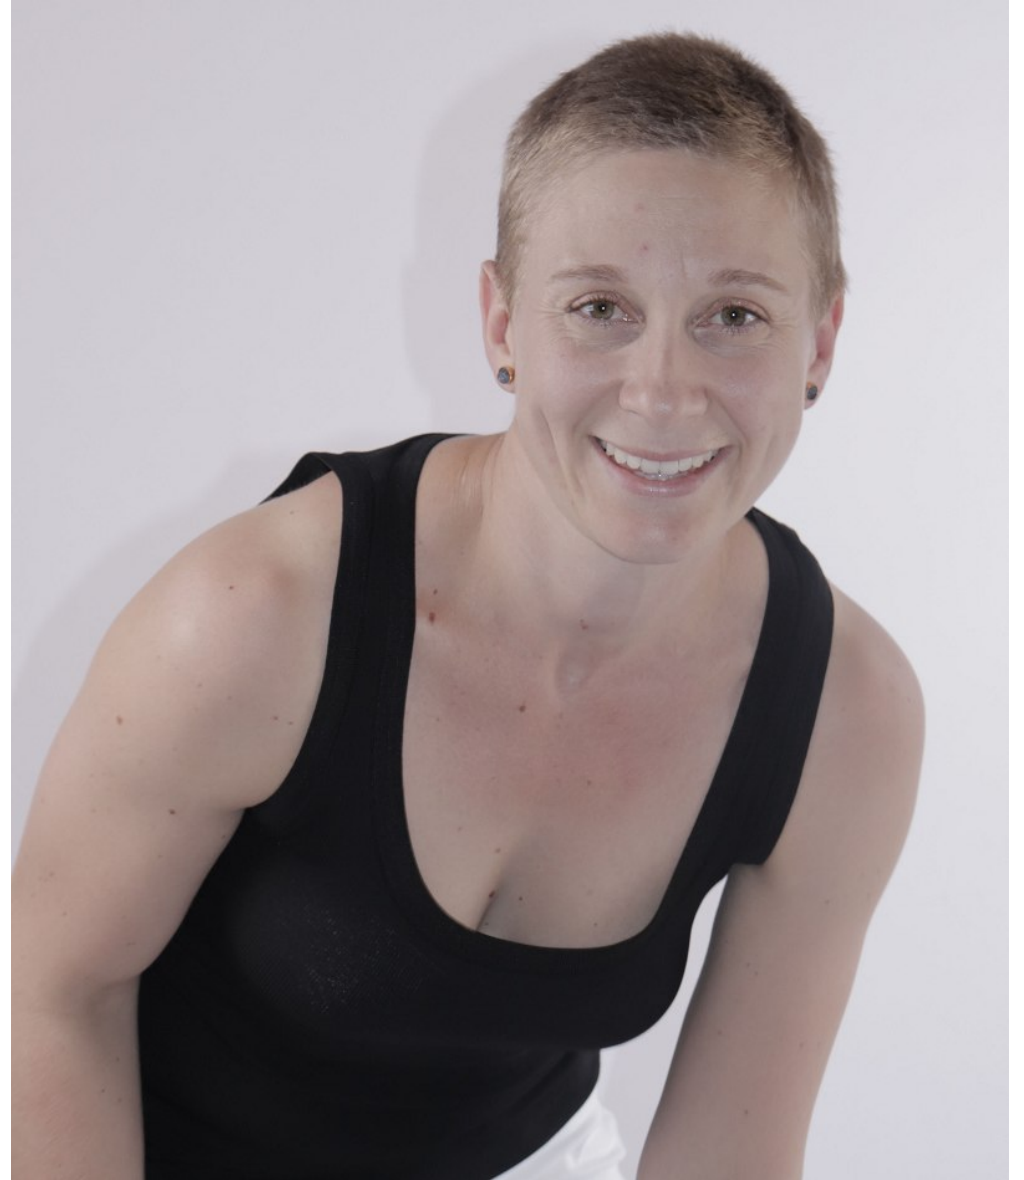

SEASONS
MODELS

ELANDA DU PLESSIS

Height 176cm/5'9.5" Bust 92cm/36" B Waist 74cm/29" Hips 102cm/40" Shoe 38 EU/7 US/5 UK Hair Blonde Eyes Green

SEASONS
MODELS

ELANDA DU PLESSIS

Height 176cm/5'9.5" Bust 92cm/36" B Waist 74cm/29" Hips 102cm/40" Shoe 38 EU/7 US/5 UK Hair Blonde Eyes Green